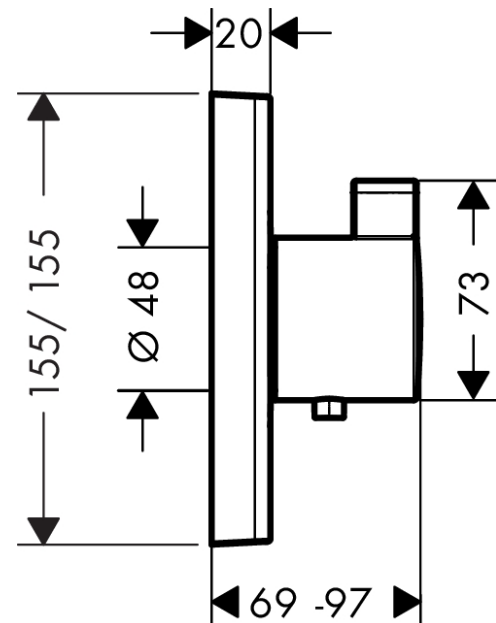

ShowerSelect

Thermostat HighFlow for concealed installation

Surfaces: **Brushed Black Chrome** Article Number: **15760340**

Description

product features

- maximum flow rate at 3 bar: 42 l/min
- flow rate upper outlet: 42 l/min
- flow rate lower outlet: 42 l/min
- thermostat cartridge
- safety lock at 40 °C
- temperature limitation adjustable
- connection type: basic set
- min. operating pressure: 1 bar
- max. operating pressure: 10 bar
- dirt filter included

Design awards

reddot winner 2021

Certificates

Product image

Scale drawing

Flowchart